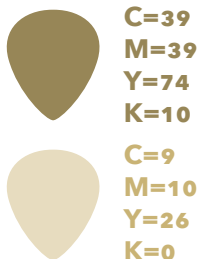

PRIMARY COLORS

C=30
M=100
Y=90
K=37

C=22
M=25
Y=65
K=0

SECONDARY COLORS

C=39
M=39
Y=74
K=10

C=9
M=10
Y=26
K=0

ACCENT COLORS

C=65
M=65
Y=52
K=39

C=28
M=30
Y=38
K=0

GREYSCALE COLORS

C=0
M=0
Y=0
K=100

C=22
M=25
Y=65
K=29

MINIMUM LOGO
SIZE WIDTH
90 PX
1.25 INCHES

LOGO STROKE IS 3.55 PT
AT 150 PX WIDE CIRCLE

INNER CIRCLE IS 54% SCALE
OF THE OUTER CIRCLE