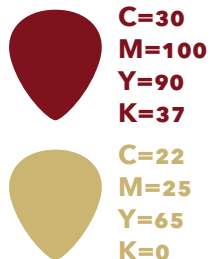

PRIMARY COLORS

C=30
M=100
Y=90
K=37

C=22
M=25
Y=65
K=0

SECONDARY COLORS

C=39
M=39
Y=74
K=10

C=9
M=10
Y=26
K=0

ACCENT COLORS

C=65
M=65
Y=52
K=39

C=28
M=30
Y=38
K=0

GREYSCALE COLORS

C=0
M=0
Y=0
K=100

C=22
M=25
Y=65
K=29

MINIMUM LOGO
SIZE WIDTH
90 PX
1.25 INCHES

LOGO STROKE IS 3.55 PT
AT 150 PX WIDE CIRCLE

INNER CIRCLE IS 54% SCALE
OF THE OUTER CIRCLE

45° ANGLE

65° ARC WARP

-75° ARC WARP

LOWELL GUITARS

AVENIR NEXT HEAVY SMALL CAPS

Normal, Illinois
Avenir Next Ultra Light

Huge Savings
Scriptorama JF Tradeshow

COMPANY BRANDING GUIDE