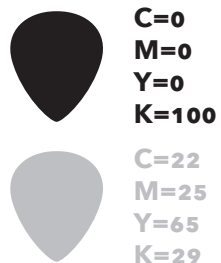

PRIMARY COLORS

C=30
M=100
Y=90
K=37

C=22
M=25
Y=65
K=0

SECONDARY COLORS

C=39
M=39
Y=74
K=10

C=9
M=10
Y=26
K=0

ACCENT COLORS

C=65
M=65
Y=52
K=39

C=28
M=30
Y=38
K=0

GREYSCALE COLORS

C=0
M=0
Y=0
K=100

C=22
M=25
Y=65
K=29

MINIMUM LOGO
SIZE WIDTH
90 PX
1.25 INCHES

LOGO STROKE IS 3.55 PT
AT 150 PX WIDE CIRCLE

INNER CIRCLE IS 54% SCALE
OF THE OUTER CIRCLE

45° ANGLE

65° ARC WARP

-75° ARC WARP

LOWELL GUITARS

AVENIR NEXT HEAVY SMALL CAPS

Normal, Illinois
Avenir Next Ultra Light

Huge Savings
Scriptorama JF Tradeshow

COMPANY BRANDING GUIDE